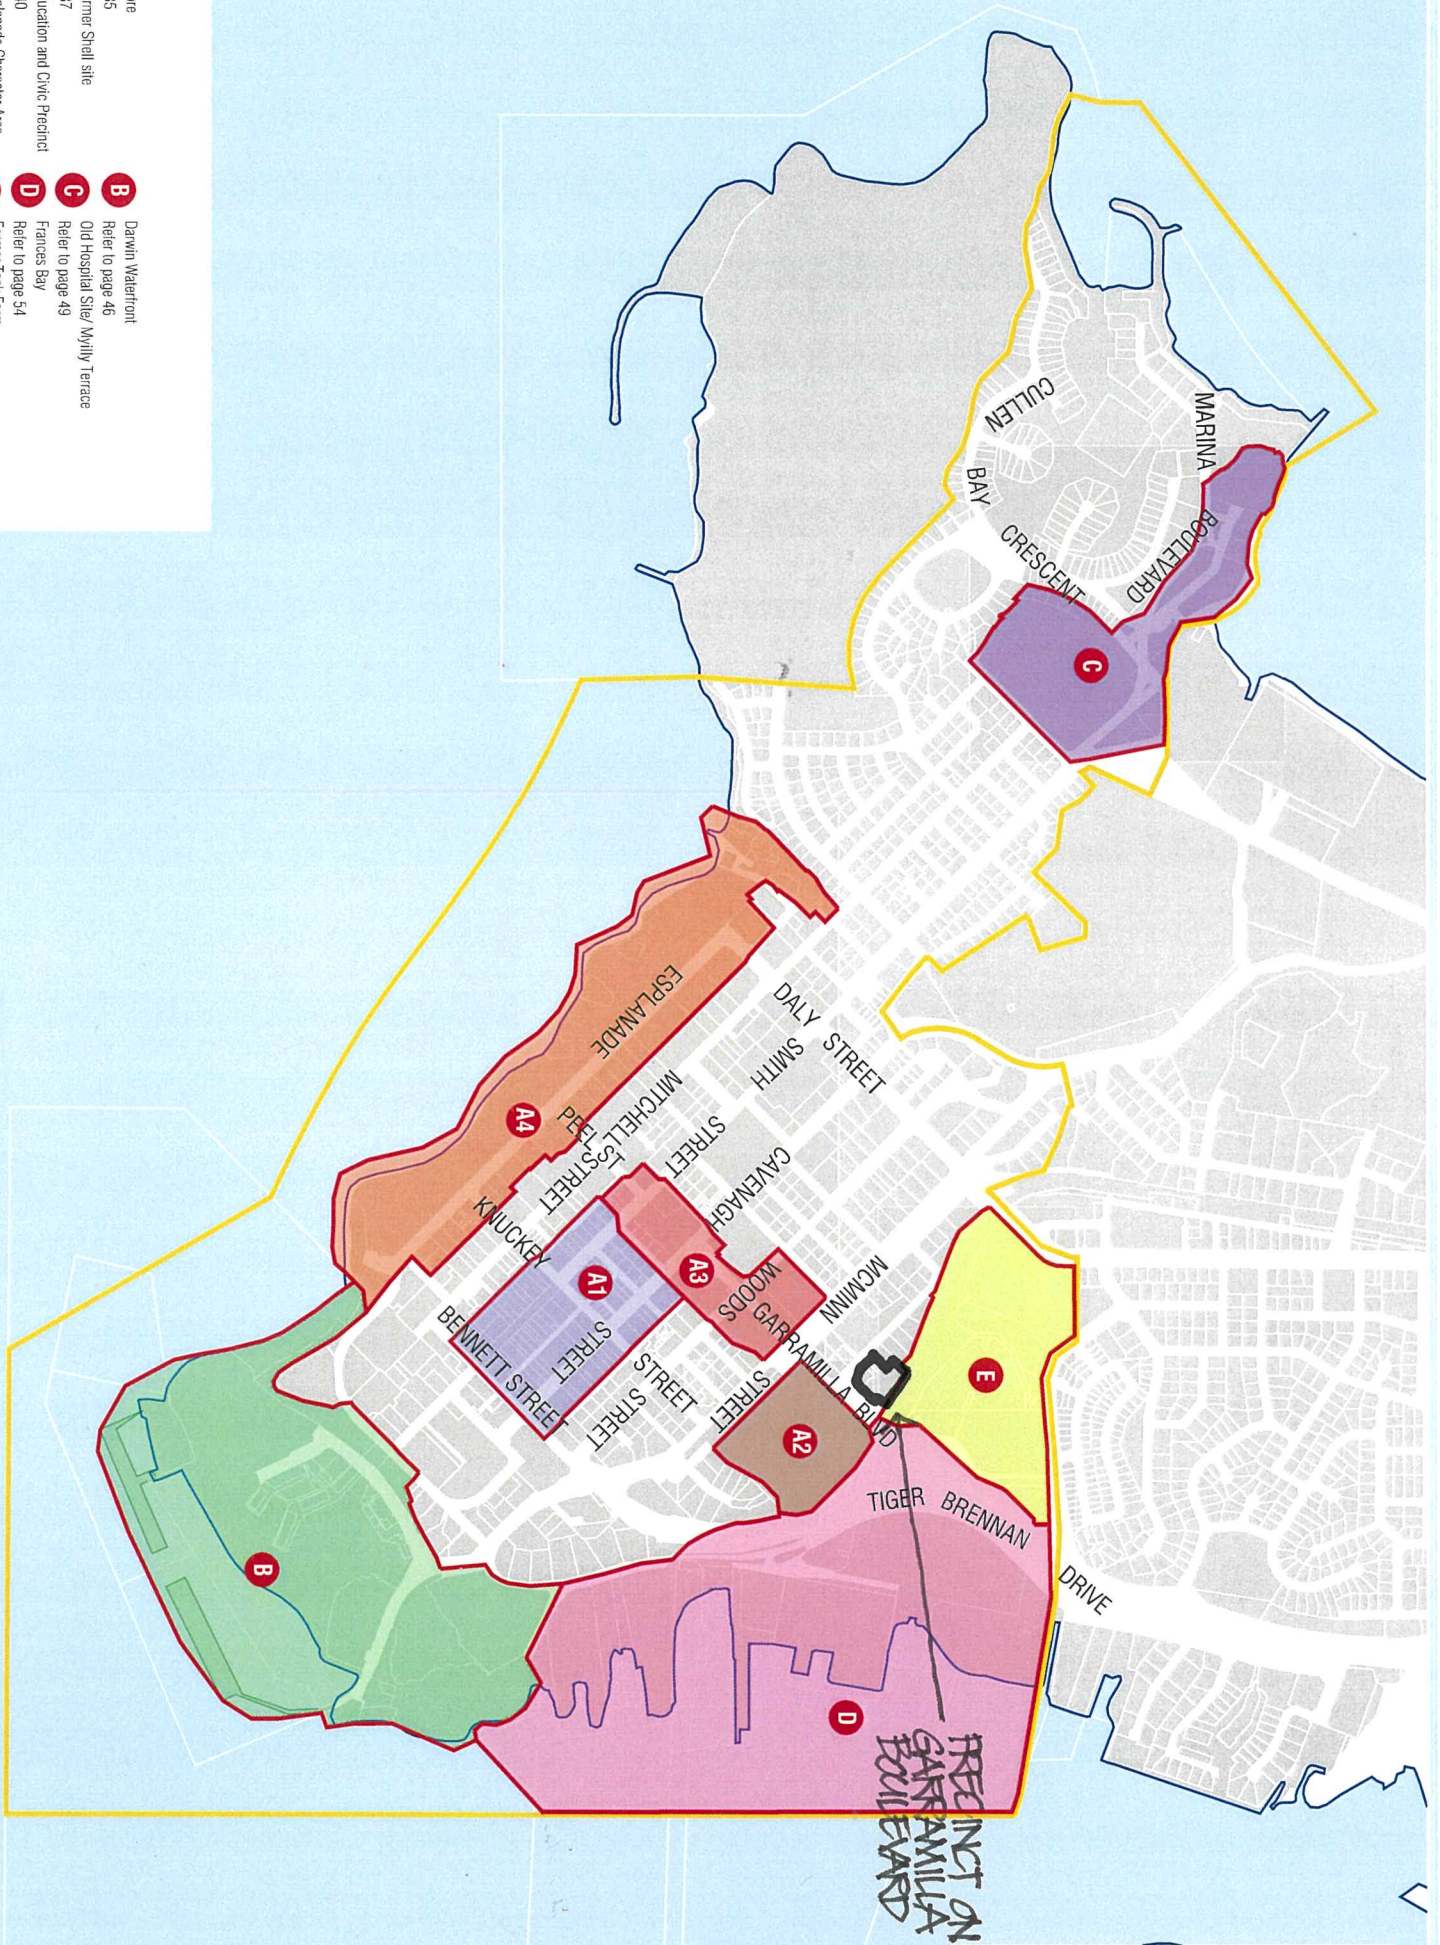

Focus Areas: Index Map

Legend

Focus Areas

- A1** City Centre: Core
Refer to page 35
- A2** City Centre: Former Shell site
Refer to page 37
- A3** City Centre: Education and Civic Precinct
Refer to page 40
- A4** City Centre: Esplanade Character Area
Refer to page 43

- B** Darwin Waterfront
Refer to page 46
- C** Old Hospital Site/ Wully Terrace
Refer to page 49
- D** Frances Bay
Refer to page 54
- E** Former Tank Farm
Refer to page 58