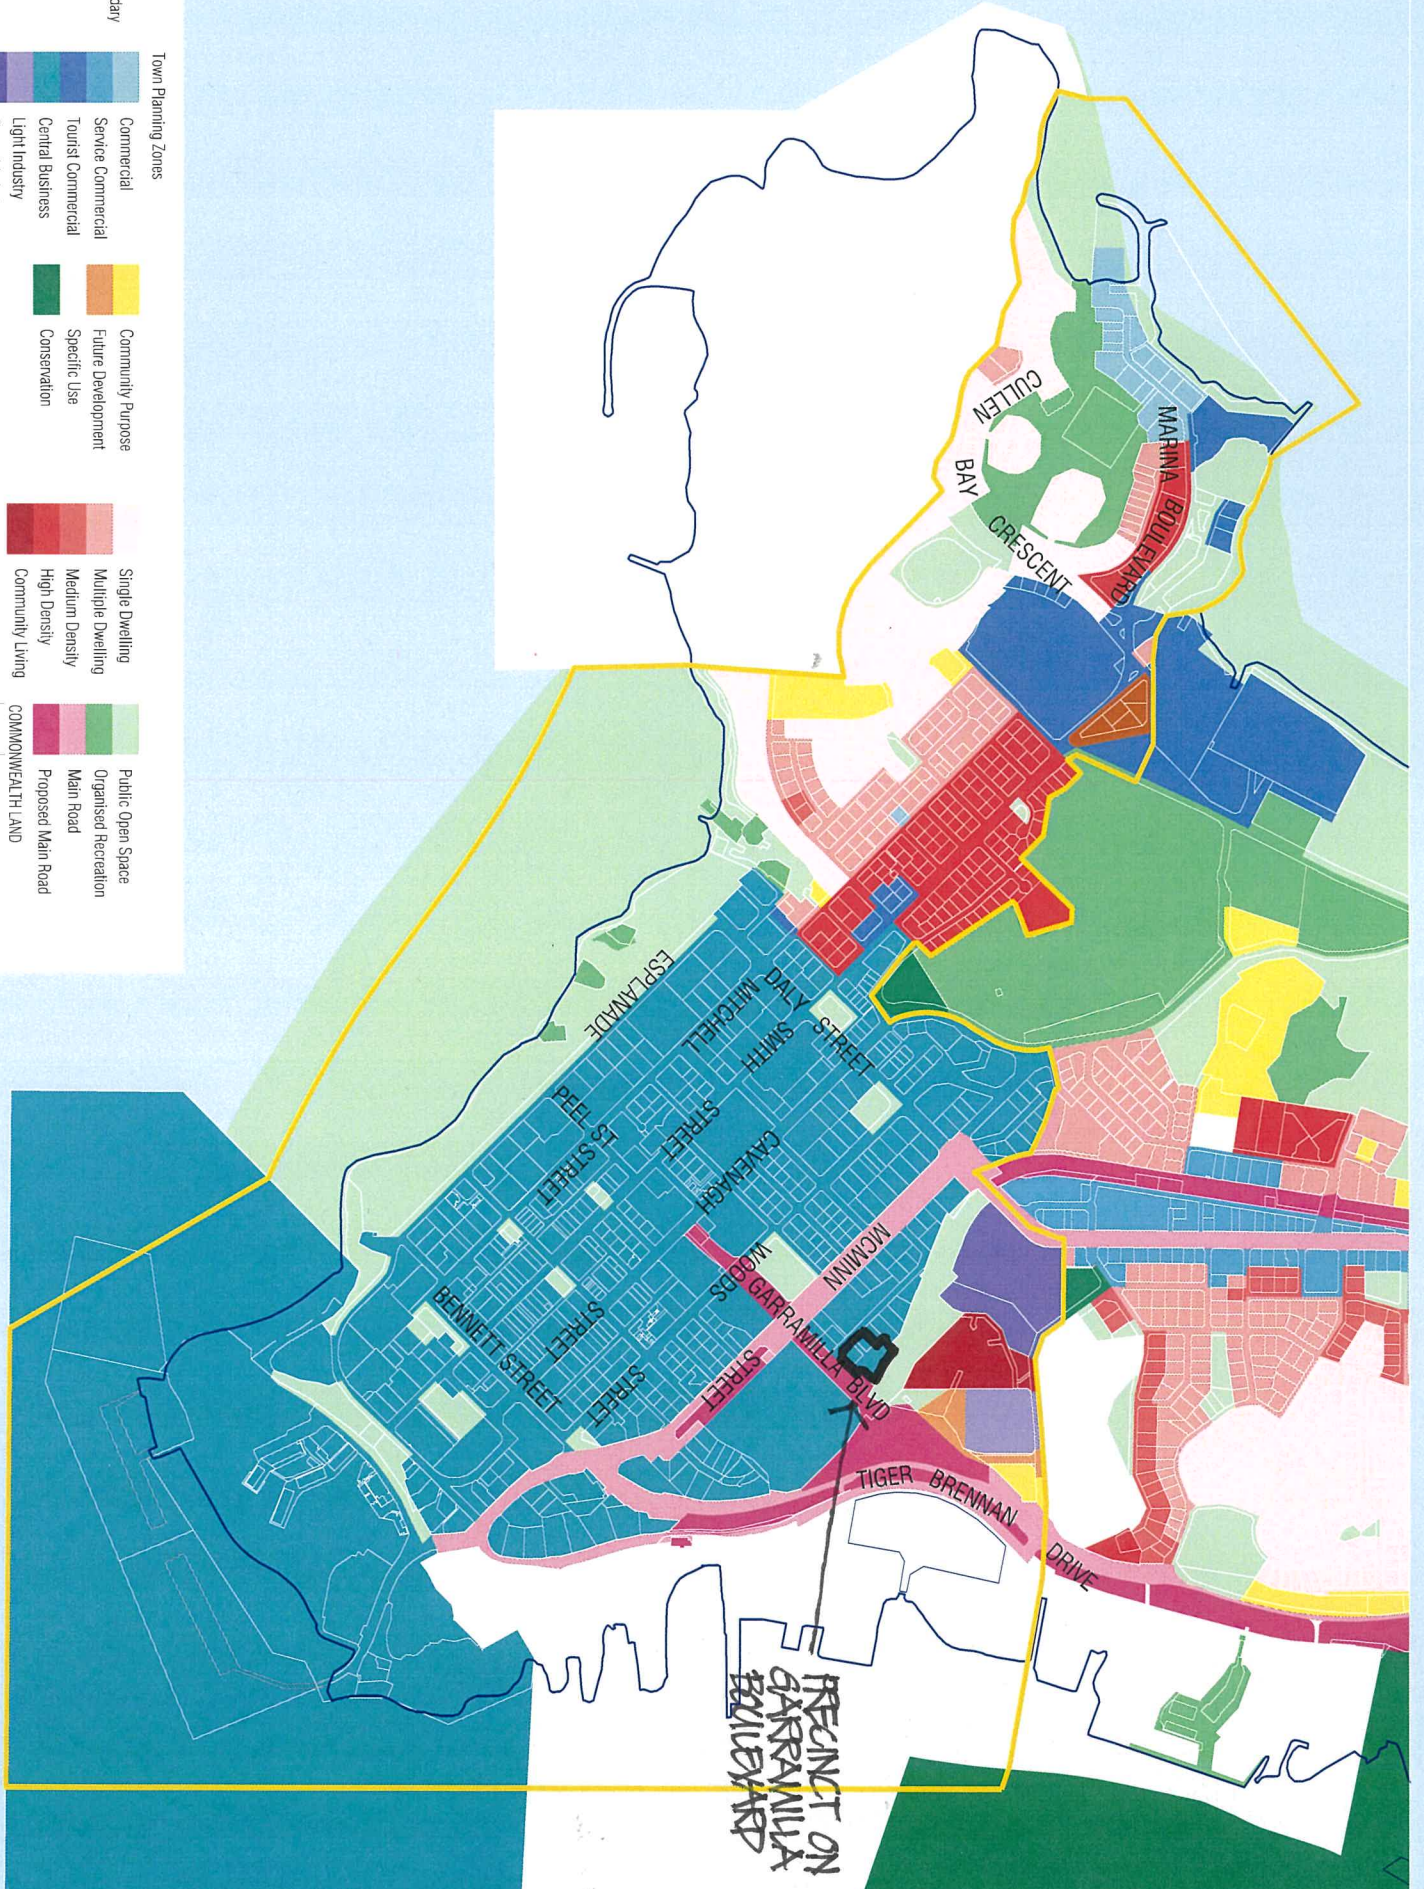

Central Darwin Current Land Use Zoning Map

Legend
 Study Area Boundary

Town Planning Zones

- Commercial
- Service Commercial
- Tourist Commercial
- Central Business
- Light Industry
- General Industry

Community Purpose

- Future Development
- Specific Use
- Conservation

Single Dwelling

- Multiple Dwelling
- Medium Density
- High Density
- Community Living

COMMONWEALTH LAND

- Public Open Space
- Organised Recreation
- Main Road
- Proposed Main Road

No Planning Scheme Controls